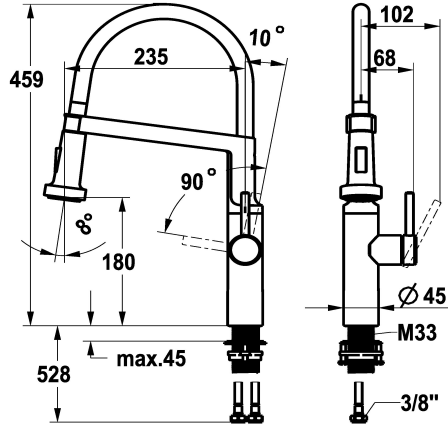

### KWC-No.

**125694**

stainless steel, A 235, flexible connection hoses

- \* Lever mixer
- \* HighFlex patented spring hose technology
- \* Lever installation only possible on the right side
- Child safety: cold water flow in lever position towards the front
- \* TouchProtect - anti-scald protection thanks to the "double skin" principle
- \* Spray
  - SprayClean - easy to clean and actively prevents limescale buildup
  - Neoperl® Caché® SSR, swivelling jet regulator
  - PowerClean - needle spray mode, with automatic diverter reset

- \* EasyLock - a pull-out spray that easily slides back into place
- \* Swivel spout 360°
- \* OptimalSpace - ample space for washing or working
- \* KWC cartridge M 35 S
  - with ceramic discs
  - flow rate and temperature continuously variable
- \* Flexible connection hoses 3/8"
- \* QuickInstallation - Fastening via threaded connection with locking screws
- \* Mounting hole size ø35 mm

### Technical Data

Flow rate	8 l/min (3 bar)
Spray: Flow rate	6.4 l/min (3 bar)
Connection	Flexible connection hoses
Spout	swivel
Handling	side lever
Kitchen_spray	Diverter spray
Color code	stainless steel
Installation_type	Pillar installation
Faucet_typ	Lever mixer
Design	J-Spout
Dimension Height	459
G_Acoustic group	I
Projection_A	A 235
Energy Label	A
Dimension Water outlet	180
material	stainless steel

8 l/min (3 bar)
6.4 l/min (3 bar)
Flexible connection hoses
swivel
side lever
Diverter spray
stainless steel
Pillar installation
Lever mixer
J-Spout
459
I
A 235
A
180
stainless steel