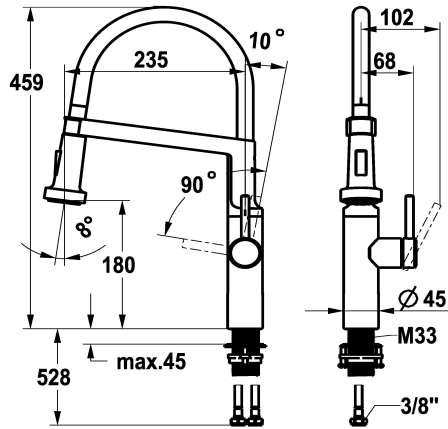

KWC BISTRO E Lever mixer – Kitchen

Modell-Linie: BISTRO E | 10.581.433.700FL
Umyvadlové armatury | Hydraulické armatury

KWC-No.

125694
stainless steel, A 235, flexible connection hoses

- * Lever mixer
- * HighFlex patented spring hose technology
- * Lever installation only possible on the right side
- Child safety: cold water flow in lever position towards the front
- * TouchProtect - anti-scald protection thanks to the "double skin" principle
- * Spray
 - SprayClean - easy to clean and actively prevents limescale buildup
 - Neoperl® Caché® SSR, swivelling jet regulator
 - PowerClean - needle spray mode, with automatic diverter reset

- * EasyLock - a pull-out spray that easily slides back into place
- * Swivel spout 360°
- * OptimalSpace - ample space for washing or working
- * KWC cartridge M 35 S
 - with ceramic discs
 - flow rate and temperature continuously variable
- * Flexible connection hoses 3/8"
- * QuickInstallation - Fastening via threaded connection with locking screws
- * Mounting hole size ø35 mm

NEW

Technické údaje

A_Spout_Spray
A_Spray (kitchen)
Connection
ATT-KWC-AUSLAUF
Handling
Kitchen_spray
ATT-KWC-FARBCODE
Installation_type
Faucet_typ
ATT-KWC-BAUFORM
Measure_Height
G_Acoustic group
Projection_A
EnergyLabelCH
ATT-KWC-MASS-WASSERAUSTRITT
Material

8 l/min (3 bar)
6.4 l/min (3 bar)
Flexible_Anschlussschläuche
schwenkbar
seitenbedient
Umstellbrause
stainless steel
Standmontage
Hebelmischer
J-Auslauf
459
I
A235
A
180
ROSTFREIER_STAHL