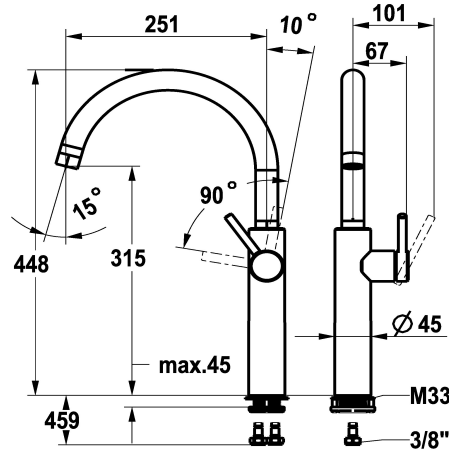

KWC BISTRO E Lever mixer – Kitchen

Modell-Linie: BISTRO E | 10.581.013.700FL
Kranar | Hydraulické armatury

KWC-No.

125692
stainless steel, A 250, flexible connection hoses

- * Lever mixer
- * Lever installation only possible on the right side
- Child safety: cold water flow in lever position towards the front
- * Swivel spout 360°
- Neoperl® Caché® laminar
- * OptimalSpace - ample space for washing or working
- * KWC cartridge M 35 S

- with ceramic discs
- flow rate and temperature continuously variable
- * Flexible connection hoses 3/8"
- * QuickInstallation - Fastening via threaded connection with locking screws
- * Mounting hole size ø35 mm

NEW

Technical Data

A_Spout_Spray
Connection
ATT-KWC-AUSLAUF
Handling
ATT-KWC-FARBCODE
Installation_type
Faucet_typ
ATT-KWC-BAUFORM
Measure_Height
G_Acoustic_group
Projection_A
EnergyLabelCH
ATT-KWC-MASS-WASSERAUSTRITT
Material

14 l/min (3 bar)
Flexible_Anschlusschläuche
schwenkbar
seitenbedient
stainless steel
Standmontage
Hebelmischer
J-Auslauf
448
II
A250
C
315
ROSTFREIER_STAHL

Reservdelar

KWC BISTRO E Lever mixer – Kitchen