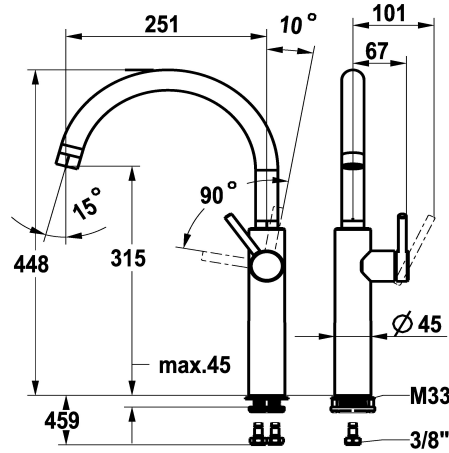

KWC BISTRO E Lever mixer – Kitchen

Modell-Linie: BISTRO E | 10.581.013.700FL
Armatura umywalkowa | Armatura jednouchwytywa

KWC-No.

125692
stainless steel, A 250, flexible connection hoses

- * Lever mixer
- * Lever installation only possible on the right side
- Child safety: cold water flow in lever position towards the front
- * Swivel spout 360°
- Neoperl® Caché® laminar
- * OptimalSpace - ample space for washing or working
- * KWC cartridge M 35 S

- with ceramic discs
- flow rate and temperature continuously variable
- * Flexible connection hoses 3/8"
- * QuickInstallation - Fastening via threaded connection with locking screws
- * Mounting hole size ø35 mm

NEW

Dane techniczne

A_Spout_Spray
Connection
ATT-KWC-AUSLAUF
Handling
ATT-KWC-FARBCODE
Installation_type
Faucet_typ
ATT-KWC-BAUFORM
Dimension Height
G_Acoustic group
Projection_A
EnergyLabelCH
ATT-KWC-MASS-WASSERAUSTRITT
Material

Modell-Linie: BISTRO E | 10.581.013.700FL
Armatura umywalkowa | Armatura jednouchwytowa

Service key Neoperl © Caché ©, STD,
24 mm, grey

635231
Z.635.231
