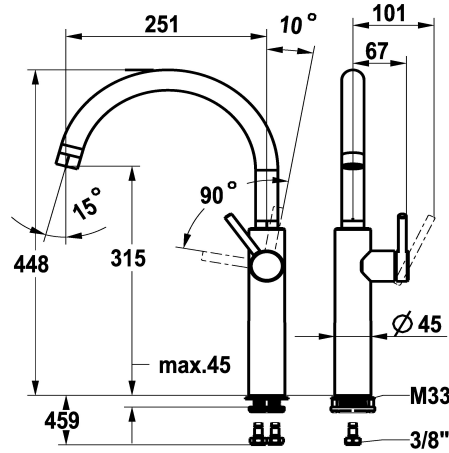

KWC BISTRO E Lever mixer – Kitchen

Modell-Linie: BISTRO E | 10.581.013.700FL
Hanat | Käsi käyttöiset hanat

KWC-No.

125692
stainless steel, A 250, flexible connection hoses

- * Lever mixer
- * Lever installation only possible on the right side
- Child safety: cold water flow in lever position towards the front
- * Swivel spout 360°
- Neoperl® Caché® laminar
- * OptimalSpace - ample space for washing or working
- * KWC cartridge M 35 S

- with ceramic discs
- flow rate and temperature continuously variable
- * Flexible connection hoses 3/8"
- * QuickInstallation - Fastening via threaded connection with locking screws
- * Mounting hole size ø35 mm

NEW

Tekniset tiedot

A_Spout_Spray
Connection
Spout
Handling
Värikoodi
Installation_type
Faucet_typ
ATT-KWC-BAUFORM
Measure_Height
G_Acoustic_group
Projection_A
EnergyLabelCH
ATT-KWC-MASS-WASSERAUSTRITT
Materiaali
lviCode

14 l/min (3 bar)
Flexible_Anschlusschläuche
schwenkbar
seitenbedient
stainless steel
Standmontage
Hebelmischer
J-Spout
448
II
A250
C
315
ROSTFREIER_STAHL
0

Varaosat

KWC BISTRO E
Lever mixer – Kitchen

Modell-Linie: **BISTRO E** | 10.581.013.700FL
Hanat | Käsi­käyt­toi­set hanat