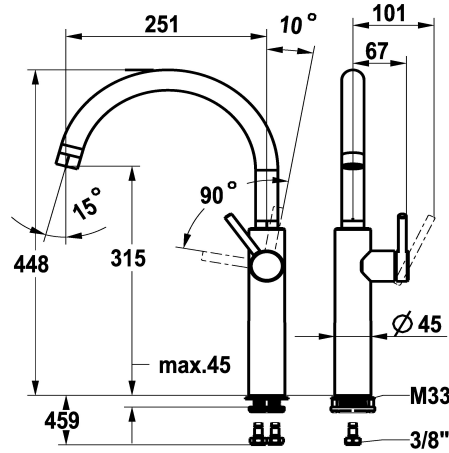

KWC BISTRO E Lever mixer – Kitchen

Modell-Linie: BISTRO E | 10.581.013.700FL
Taps | Manual taps

KWC-No.

125692
stainless steel, A 250, flexible connection hoses

- * Lever mixer
- * Lever installation only possible on the right side
- Child safety: cold water flow in lever position towards the front
- * Swivel spout 360°
- Neoperl® Caché® laminar
- * OptimalSpace - ample space for washing or working
- * KWC cartridge M 35 S

- with ceramic discs
- flow rate and temperature continuously variable
- * Flexible connection hoses 3/8"
- * QuickInstallation - Fastening via threaded connection with locking screws
- * Mounting hole size ø35 mm

NEW

Technical Data

Flow rate
Connection
Spout
Handling
Color code
Installation type
Faucet_typ
Design
Measure Height
Acoustic group
Projection A
Energy label
Dimension Water outlet
material

14 l/min (3 bar)
Flexible connection hoses
swivel
side lever
stainless steel
Pillar installation
Lever mixer
J-Spout
448
II
A 250
C
315
stainless steel

Spare Parts

KWC BISTRO E
Lever mixer – Kitchen

Modell-Linie: BISTRO E | 10.581.013.700FL
Taps | Manual taps

Service key Neoperl © Caché ©, STD,
24 mm, grey

635231
Z.635.231
