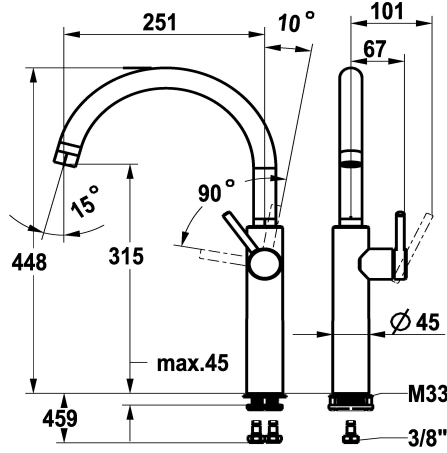

KWC BISTRO E Lever mixer – Kitchen

Modell-Linie: BISTRO E | 10.581.013.700FL
Taps | Manual taps

KWC-No.

125692
stainless steel, A 250, flexible connection hoses

- * Lever mixer
- * Lever installation only possible on the right side
- Child safety: cold water flow in lever position towards the front
- * Swivel spout 360°
- Neoperl® Caché® laminar
- * OptimalSpace - ample space for washing or working
- * KWC cartridge M 35 S

- with ceramic discs
- flow rate and temperature continuously variable
- * Flexible connection hoses 3/8"
- * QuickInstallation - Fastening via threaded connection with locking screws
- * Mounting hole size $\varnothing 35$ mm

NEW

Technical Data

| |
|------------------------|
| Flow rate |
| Connection |
| Spout |
| Handling |
| Color code |
| Installation type |
| Faucet_typ |
| Design |
| Dimension Height |
| Acoustic group |
| Projection A |
| Energy label |
| Dimension Water outlet |
| material |

Spare Parts

KWC BISTRO E
Lever mixer – Kitchen

Modell-Linie: BISTRO E | 10.581.013.700FL
Taps | Manual taps

Service key Neoperl © Caché ©, STD,
24 mm, grey

635231
Z.635.231
