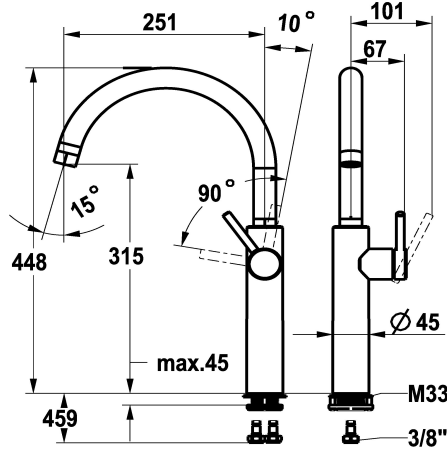

KWC BISTRO E Lever mixer – Kitchen

Modell-Linie: BISTRO E | 10.581.013.700FL
Taps | Manual taps

KWC-No.

125692

stainless steel, A 250, flexible connection hoses

- * Lever mixer
- * Lever installation only possible on the right side
- Child safety: cold water flow in lever position towards the front
- * Swivel spout 360°
- Neoperl® Caché® laminar
- * OptimalSpace - ample space for washing or working
- * KWC cartridge M 35 S

- with ceramic discs
- flow rate and temperature continuously variable
- * Flexible connection hoses 3/8"
- * QuickInstallation - Fastening via threaded connection with locking screws
- * Mounting hole size ø35 mm

NEW

Technical Data

Flow rate	14 l/min (3 bar)
Connection	Flexible connection hoses
Spout	swivel
Handling	side lever
Color_code	stainless steel
Installation_type	Pillar installation
Faucet_typ	Lever mixer
Design	J-Spout
Dimension Height	448
G_Acoustic_group	II
Projection_A	A 250
Energy Label	C
Dimension Water outlet	315
material	stainless steel

Flow rate	14 l/min (3 bar)
Connection	Flexible connection hoses
Spout	swivel
Handling	side lever
Color_code	stainless steel
Installation_type	Pillar installation
Faucet_typ	Lever mixer
Design	J-Spout
Dimension Height	448
G_Acoustic_group	II
Projection_A	A 250
Energy Label	C
Dimension Water outlet	315
material	stainless steel