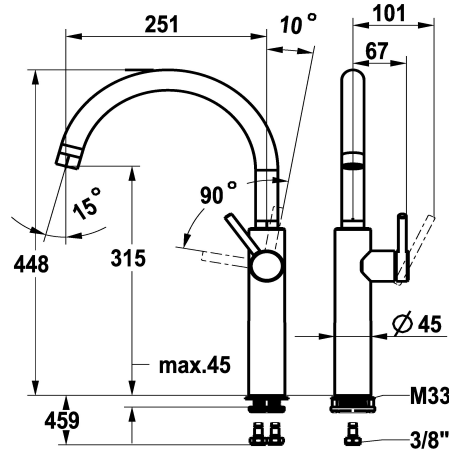

KWC BISTRO E Lever mixer – Kitchen

Modell-Linie: BISTRO E | 10.581.013.700FL
Umyvadlové armatury | Hydraulické armatury

KWC-No.

125692
stainless steel, A 250, flexible connection hoses

- * Lever mixer
- * Lever installation only possible on the right side
- Child safety: cold water flow in lever position towards the front
- * Swivel spout 360°
- Neoperl® Caché® laminar
- * OptimalSpace - ample space for washing or working
- * KWC cartridge M 35 S

- with ceramic discs
- flow rate and temperature continuously variable
- * Flexible connection hoses 3/8"
- * QuickInstallation - Fastening via threaded connection with locking screws
- * Mounting hole size ø35 mm

NEW

Technické údaje

A_Spout_Spray
Connection
ATT-KWC-AUSLAUF
Handling
ATT-KWC-FARBCODE
Installation_type
Faucet_typ
ATT-KWC-BAUFORM
Measure_Height
G_Acoustic_group
Projection_A
EnergyLabelCH
ATT-KWC-MASS-WASSERAUSTRITT
Materiál

14 l/min (3 bar)
Flexible_Anschlusschläuche
schwenkbar
seitenbedient
stainless steel
Standmontage
Hebelmischer
J-Auslauf
448
II
A250
C
315
ROSTFREIER_STAHL

Náhradní díly

KWC BISTRO E Lever mixer – Kitchen