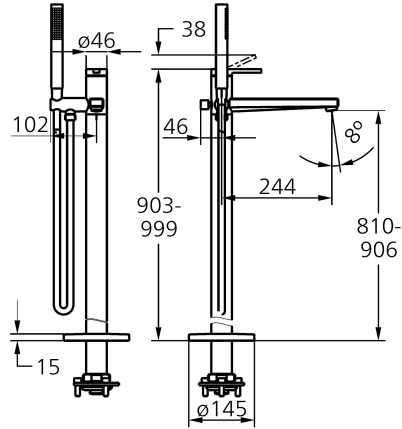

## KWC AVA E Lever mixer – Tub

Modell-Linie: AVA E | 20.451.094.700  
Duschar | Badkarsarmaturer

### KWC-No.

**125690**  
stainless steel, A 245, with spray head and hose

- \* Lever mixer
- \* For freestanding tub
- \* Made of stainless steel
- \* Integrated check valve in the hose outlet
- \* with shower holder
- \* Fixed spout
- Neoperl® SLIM®
- \* KWC cartridge M 35 OP

- with ceramic discs
- flow rate and temperature continuously variable
- temperature limitation
- \* Scope of delivery:
- Hand shower KWC FIT-X slim 26.000.103.700
- Shower hose 1500 mm, plastic 26.001.033.177
- \* To be ordered separately:
- Unit for concealed installation 39.000.602.931