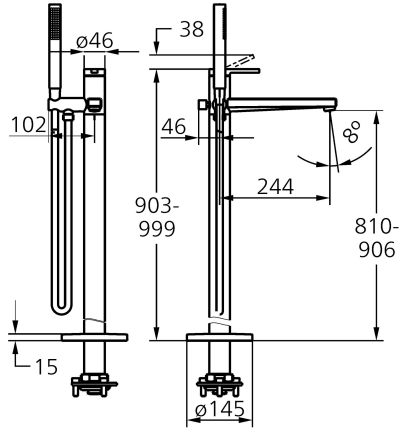

KWC AVA E Lever mixer – Tub

Modell-Linie: AVA E | 20.451.094.700
Showers | Exposed bath mixer

KWC-No.

125690
stainless steel, A 245, with spray head and hose

- * Lever mixer
- * For freestanding tub
- * Made of stainless steel
- * Integrated check valve in the hose outlet
- * with shower holder
- * Fixed spout
- Neoperl® SLIM®
- * KWC cartridge M 35 OP

- with ceramic discs
- flow rate and temperature continuously variable
- temperature limitation
- * Scope of delivery:
- Hand shower KWC FIT-X slim 26.000.103.700
- Shower hose 1500 mm, plastic 26.001.033.177
- * To be ordered separately:
- Unit for concealed installation 39.000.602.931

NEW

Technical Data

Flow rate
Spray outlet: Flow rate
Spout
Showerset
Handling
Color code
Installation type
Faucet_typ
Measure Height
Acoustic group
Spray outlet: Acoustic group
Projection A
Energy label
Dimension Water outlet
material

Modell-Linie: AVA E | 20.451.094.700
Showers | Exposed bath mixer

DOMO 6.0 Concealed unit

124801
39.000.602.931

Spare Parts

Cartridge M 35 OP

538331
Z.537.710

Service key Neoperl © Caché ©, STD, 24 mm, grey