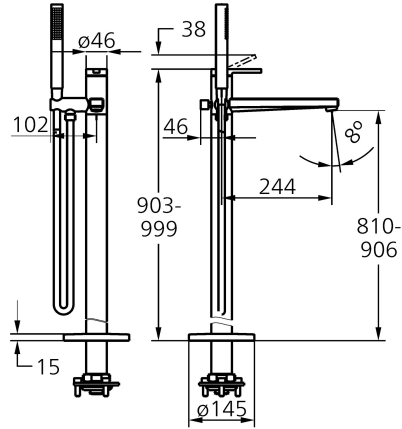

KWC AVA E Lever mixer – Tub

Modell-Linie: AVA E | 20.451.094.700
Showers | Exposed bath mixer

KWC-No.

125690
stainless steel, A 245, with spray head and hose

- * Lever mixer
- * For freestanding tub
- * Made of stainless steel
- * Integrated check valve in the hose outlet
- * with shower holder
- * Fixed spout
- Neoperl® SLIM®
- * KWC cartridge M 35 OP

- with ceramic discs
- flow rate and temperature continuously variable
- temperature limitation
- * Scope of delivery:
 - Hand shower KWC FIT-X slim 26.000.103.700
 - Shower hose 1500 mm, plastic 26.001.033.177
- * To be ordered separately:
 - Unit for concealed installation 39.000.602.931

NEW

Technical Data

Flow rate	21 l/min (3 bar)
Spray outlet: Flow rate	12 l/min (3 bar)
Spout	fixed
Showerset	with shower head, hose
Handling	top lever
Color code	stainless steel
Installation type	Freestanding
Faucet_typ	Lever mixer
Dimension Height	927-1024
Acoustic group	II
Spray outlet: Acoustic group	I
Projection A	A 245
Energy label	B
Dimension Water outlet	806-902
material	stainless steel

538331
Z.537.710

Service key Neoperl © Caché ©, STD, 24 mm, grey

635231
Z.635.231

FIT-X Baton shower slim

125188
26.000.103.700
