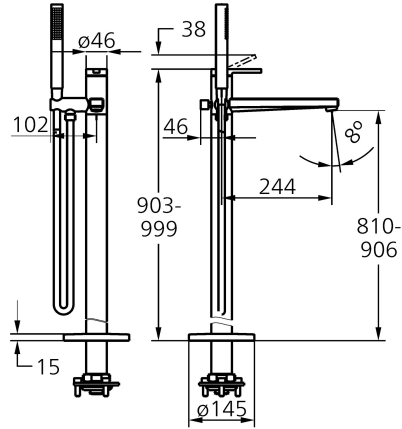

KWC AVA E Lever mixer – Tub

Modell-Linie: AVA E | 20.451.094.700
Showers | Exposed bath mixer

KWC-No.

125690
stainless steel, A 245, with spray head and hose

- * Lever mixer
- * For freestanding tub
- * Made of stainless steel
- * Integrated check valve in the hose outlet
- * with shower holder
- * Fixed spout
- Neoperl® SLIM®
- * KWC cartridge M 35 OP

- with ceramic discs
- flow rate and temperature continuously variable
- temperature limitation
- * Scope of delivery:
 - Hand shower KWC FIT-X slim 26.000.103.700
 - Shower hose 1500 mm, plastic 26.001.033.177
- * To be ordered separately:
 - Unit for concealed installation 39.000.602.931

NEW

Technical Data

Flow rate	21 l/min (3 bar)
Spray outlet: Flow rate	12 l/min (3 bar)
Spout	fixed
Shower_set	with shower head, hose
Handling	top lever
Color_code	stainless steel
Installation_type	Freestanding
Faucet_typ	Lever mixer
Dimension Height	927-1024
G_Acoustic group	II
G_Acoustic group_Shower_outlet	I
Projection_A	A 245
Energy Label	B
Dimension Water outlet	806-902
material	stainless steel

538331
Z.537.710

Service key Neoperl © Caché ©, STD, 24 mm, grey

635231
Z.635.231

FIT-X Baton shower slim

125188
26.000.103.700
