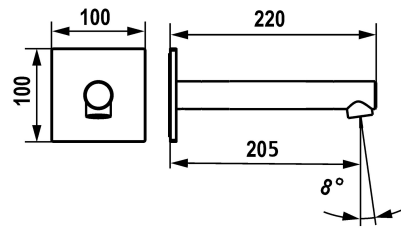

KWC ONO E Bathtub spout

Modell-Linie: ONO E | 26.578.054.000

KWC-No.

125659
chromeline, A 205, ½" thread

125660
stainless steel, A 205, ½" thread

* Bathtub spout
* Fixed spout
- Neoperl® SLIM®

ATT-KWC-FARBCODE

chromeline

stainless steel

* Connecting thread ½"
* Suitable for:
- KWC ONO E

NEW

Technical Data

A_Spout_Spray

29 l/min (3 bar)

Connection

Flexibler_Anschlusschlauch

ATT-KWC-AUSLAUF

fest

Diameter

100x100

ATT-KWC-FARBCODE

chromeline

Installation_type