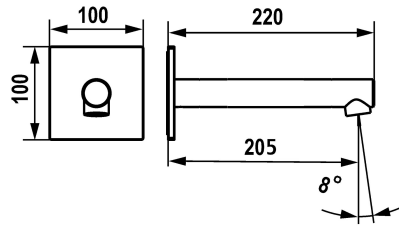

KWC ONO E Bathtub spout

Modell-Linie: ONO E | 26.578.054.000
Showers | Complementary parts showers

KWC-No.

125659
chromeline, A 205, ½" thread

125660
stainless steel, A 205, ½" thread

* Bathtub spout
* Fixed spout
- Neoperl® SLIM®

Color code

chromeline

stainless steel

* Connecting thread ½"
* Suitable for:
- KWC ONO E

NEW

Technical Data

Flow rate
Connection
Spout
Diameter
Color code
Installation type
Faucet_typ
Acoustic group
Projection A
material

29 l/min (3 bar)
Flexible connection hose
fixed
100 x 100
chromeline
Wall mounted
Bathtub spout
I
A 205
stainless steel