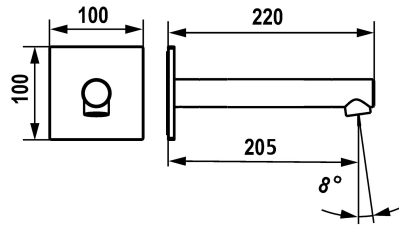

KWC ONO E Bathtub spout

Modell-Linie: ONO E | 26.578.054.000
Showers | Complementary parts showers

KWC-No.

125659
chromeline, A 205, ½" thread

125660
stainless steel, A 205, ½" thread

* Bathtub spout
* Fixed spout
- Neoperl® SLIM®

Color_code

chrome

stainless steel

* Connecting thread ½"
* Suitable for:
- KWC ONO E

NEW

Technical Data

Flow rate
Connection
Spout
Diameter
Color_code
Installation_type
Faucet_typ
G_Acoustic group
Projection_A
material

29 l/min (3 bar)
Flexible connection hose
fixed
100 x 100
chrome
Wall mounted
Bathtub spout
I
A 205
stainless steel