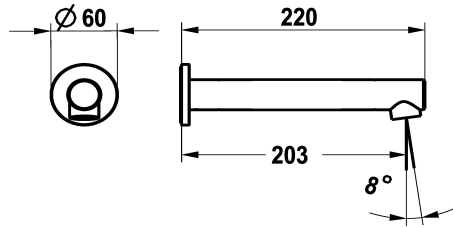

KWC ONO E Bathtub spout

Modell-Linie: ONO E | 26.578.044.000
Showers | Complementary parts showers

KWC-No.

125657
chromeline, A 205, ½" thread

125658
stainless steel, A 205, ½" thread

* Bathtub spout
* Fixed spout
- Neoperl® SLIM®

Color code

chromeline

stainless steel

* Connecting thread ½"
* Suitable for:
- KWC ONO E

NEW

Technical Data

Flow rate	29 l/min (3 bar)
Connection	Copper tubes
Spout	fixed
Diameter	D60
Color code	chromeline
Installation type	Wall mounted
Faucet_typ	Bathtub spout
Acoustic group	I
Projection A	A 205
material	stainless steel