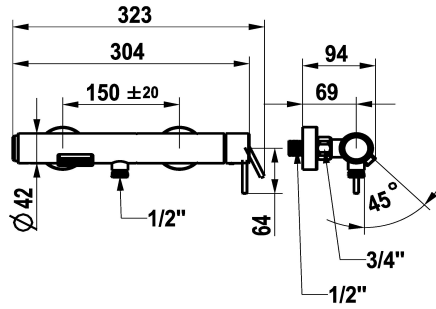

KWC ONO E Lever mixer – Tub

Modell-Linie: ONO E | 20.572.480.700
Duschar | Badkarsarmaturer

KWC-No.

125653

chromeline, AD 150 ± 20, without spray head, hose and holder

125654

stainless steel, AD 150 ± 20, without spray head, hose and holder

- * Lever mixer
- * Made of stainless steel
- * Push-button diverter with automatic reset
- * Intrinsically safe against backflow
- * Fixed spout

ATT-KWC-FARBCODE

chromeline

stainless steel

- Neoperl® surge aerator
- * KWC cartridge M 35 OP
- with ceramic discs
- flow rate and temperature continuously variable
- * Wall connections 1/2" x 3/4", without shut-off valve eccentric 10 mm

NEW

Technical Data

A_Spout_Spray

21 l/min (3bar)

ATT-KWC-A_BRAUSENABGANG

12.6 l/min(3bar)

ATT-KWC-AUSLAUF

fest

Faucet_typ

Hebelmischer

Measure_Height

30

G_Acoustic group

U

ATT-KWC-G_BRAUSENABGANG

II