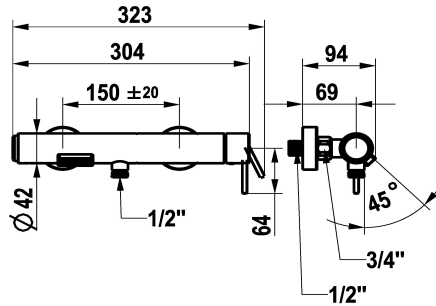

KWC ONO E Lever mixer – Tub

Modell-Linie: ONO E | 20.572.480.700
Suihkut ja suihkupaneelit | Allashanat

KWC-No.

125653

chromeline, AD 150 ± 20, without spray head, hose and holder

125654

stainless steel, AD 150 ± 20, without spray head, hose and holder

- * Lever mixer
- * Made of stainless steel
- * Push-button diverter with automatic reset
- * Intrinsically safe against backflow
- * Fixed spout

ATT-KWC-FARBCODE

chromeline

stainless steel

- Neoperl® surge aerator
- * KWC cartridge M 35 OP
- with ceramic discs
- flow rate and temperature continuously variable
- * Wall connections 1/2" x 3/4", without shut-off valve eccentric 10 mm

NEW

Tekniset tiedot

A_Spout_Spray

21 l/min (3bar)

ATT-KWC-A_BRAUSENABGANG

12.6 l/min(3bar)

Spout

Kiinnitetty

Faucet_typ

Hebelmischer

Measure_Height

30

G_Acoustic group

U

ATT-KWC-G_BRAUSENABGANG

II