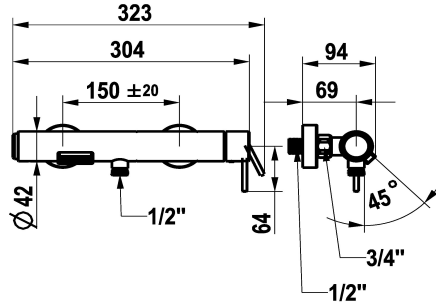

KWC ONO E Lever mixer – Tub

Modell-Linie: ONO E | 20.572.480.700
Showers | Exposed bath mixer

KWC-No.

125653

chromeline, AD 150 ± 20, without spray head, hose and holder

125654

stainless steel, AD 150 ± 20, without spray head, hose and holder

- * Lever mixer
- * Made of stainless steel
- * Push-button diverter with automatic reset
- * Intrinsically safe against backflow
- * Fixed spout

Color code

chromeline

stainless steel

NEW

- Neoperl® surge aerator
- * KWC cartridge M 35 OP
- with ceramic discs
- flow rate and temperature continuously variable
- * Wall connections 1/2" x 3/4", without shut-off valve eccentric 10 mm

Technical Data

Flow rate	21 l/min (3bar)
Spray outlet: Flow rate	12.6 l/min(3bar)
Spout	fixed
Showerset	without shower head, hose, holder
Handling	side lever
Color code	stainless steel
Installation type	Wall mounted
Faucet_typ	Lever mixer
Measure Height	30
Acoustic group	U
Spray outlet: Acoustic group	II
Projection A	A 90
Dimension Water outlet	10
material	stainless steel

Flow rate	21 l/min (3bar)
Spray outlet: Flow rate	12.6 l/min(3bar)
Spout	fixed
Showerset	without shower head, hose, holder
Handling	side lever
Color code	stainless steel
Installation type	Wall mounted
Faucet_typ	Lever mixer
Measure Height	30
Acoustic group	U
Spray outlet: Acoustic group	II
Projection A	A 90
Dimension Water outlet	10
material	stainless steel