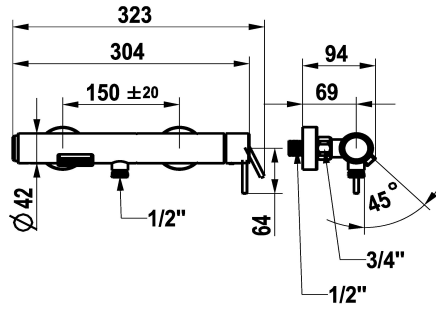

KWC ONO E Lever mixer – Tub

Modell-Linie: ONO E | 20.572.480.700
Showers | Exposed bath mixer

KWC-No.

125653

chromeline, AD 150 ± 20, without spray head, hose and holder

125654

stainless steel, AD 150 ± 20, without spray head, hose and holder

- * Lever mixer
- * Made of stainless steel
- * Push-button diverter with automatic reset
- * Intrinsically safe against backflow
- * Fixed spout

Color code

chromeline

stainless steel

NEW

- Neoperl® surge aerator
- * KWC cartridge M 35 OP
- with ceramic discs
- flow rate and temperature continuously variable
- * Wall connections 1/2" x 3/4", without shut-off valve eccentric 10 mm

Technical Data

Flow rate
Spray outlet: Flow rate
Spout
Showerset
Handling
Color code
Installation type
Faucet_typ
Dimension Height
Acoustic group
Spray outlet: Acoustic group
Projection A
Dimension Water outlet
material

21 l/min (3bar)
12.6 l/min(3bar)
fixed
without shower head, hose, holder
side lever
stainless steel
Wall mounted
Lever mixer
30
U
II
A 90
10
stainless steel

Spare Parts

KWC ONO E Lever mixer – Tub

Modell-Linie: ONO E | 20.572.480.700
Showers | Exposed bath mixer