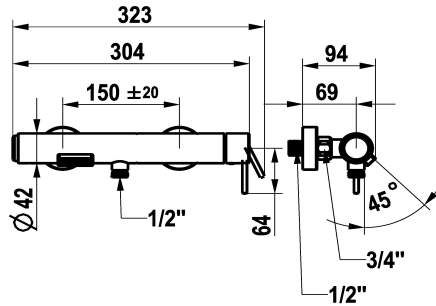

KWC ONO E Lever mixer – Tub

Modell-Linie: ONO E | 20.572.480.700
Showers | Exposed bath mixer

KWC-No.

125653

chromeline, AD 150 ± 20, without spray head, hose and holder

125654

stainless steel, AD 150 ± 20, without spray head, hose and holder

- * Lever mixer
- * Made of stainless steel
- * Push-button diverter with automatic reset
- * Intrinsically safe against backflow
- * Fixed spout

Color code

chrome

stainless steel

NEW

- Neoperl® surge aerator
- * KWC cartridge M 35 OP
- with ceramic discs
- flow rate and temperature continuously variable
- * Wall connections 1/2" x 3/4", without shut-off valve eccentric 10 mm

Technical Data

Flow rate
Spray outlet: Flow rate
Spout
Shower_set
Handling
Color code
Installation_type
Faucet_typ
Dimension Height
G_Acoustic group
G_Acoustic group_Shower_outlet
Projection_A
Dimension Water outlet
material

21 l/min (3bar)
12.6 l/min(3bar)
fixed
without shower head, hose, holder
side lever
stainless steel
Wall mounted
Lever mixer
30
U
II
A 90
10
stainless steel

Spare Parts

KWC ONO E Lever mixer – Tub

Modell-Linie: ONO E | 20.572.480.700
Showers | Exposed bath mixer