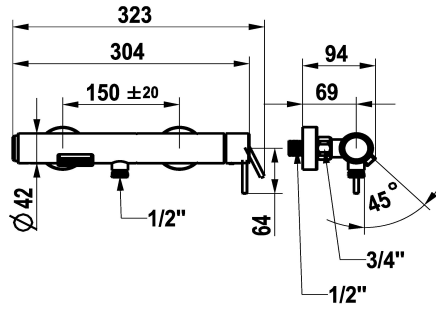

KWC ONO E Lever mixer – Tub

Modell-Linie: ONO E | 20.572.480.000
Duschar | Badkarsarmaturer

KWC-No.

125653

chromeline, AD 150 ± 20, without spray head, hose and holder

125654

stainless steel, AD 150 ± 20, without spray head, hose and holder

- * Lever mixer
- * Made of stainless steel
- * Push-button diverter with automatic reset
- * Intrinsically safe against backflow
- * Fixed spout

ATT-KWC-FARBCODE

chromeline

stainless steel

- Neoperl® surge aerator
- * KWC cartridge M 35 OP
- with ceramic discs
- flow rate and temperature continuously variable
- * Wall connections 1/2" x 3/4", without shut-off valve eccentric 10 mm

Technical Data

A_Spout_Spray

21 l/min (3bar)

ATT-KWC-A_BRAUSENABGANG

12.6 l/min(3bar)

ATT-KWC-AUSLAUF

fest

ATT-KWC-BRAUSEGARNITUR

A90

ATT-KWC-MASS-WASSERAUSTRITT

10

Material

ROSTFREIER-STAHL

Reservdelar

KWC ONO E Lever mixer – Tub

Modell-Linie: ONO E | 20.572.480.000
Duschar | Badkarsarmaturen