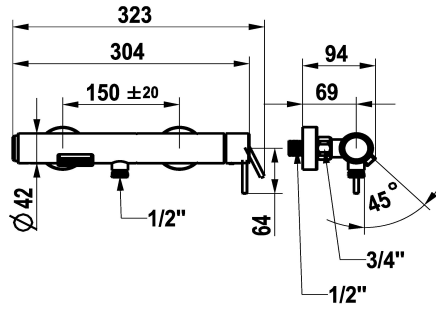

KWC ONO E Lever mixer – Tub

Modell-Linie: ONO E | 20.572.480.000
Armatura natryskowa | Baterie wannowe

KWC-No.

125653
chromeline, AD 150 ± 20, without spray head, hose and holder

125654
stainless steel, AD 150 ± 20, without spray head, hose and holder

- * Lever mixer
- * Made of stainless steel
- * Push-button diverter with automatic reset
- * Intrinsically safe against backflow
- * Fixed spout

ATT-KWC-FARBCODE

chromeline

stainless steel

NEW

- Neoperl® surge aerator
- * KWC cartridge M 35 OP
- with ceramic discs
- flow rate and temperature continuously variable
- * Wall connections 1/2" x 3/4", without shut-off valve eccentric 10 mm

Dane techniczne

A_Spout_Spray
ATT-KWC-A_BRAUSENABGANG
ATT-KWC-AUSLAUF
ATT-KWC-BRAUSEGARNITUR
Handling
ATT-KWC-FARBCODE
Installation_type
Faucet_typ
Dimension Height
G_Acoustic group
ATT-KWC-G_BRAUSENABGANG
Projection_A
ATT-KWC-MASS-WASSERAUSTRITT
Material

21 l/min (3bar)
12.6 l/min(3bar)
fest
ohne_Brause_Schlauch_Halter
seitenbedient
chromeline
Montaz naścienny
Hebelmischer
30
U
II
A90
10
ROSTFREIER_STAHL

Części zamienne

KWC ONO E Lever mixer – Tub

Modell-Linie: ONO E | 20.572.480.000
Armatura natryskowa | Baterie wannowe