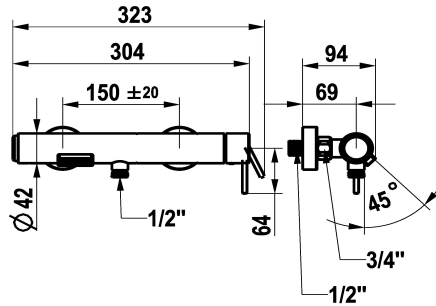

KWC ONO E Lever mixer – Tub

Modell-Linie: ONO E | 20.572.480.000
Suihkut ja suihkupaneelit | Allashanat

KWC-No.

125653

chromeline, AD 150 ± 20, without spray head, hose and holder

125654

stainless steel, AD 150 ± 20, without spray head, hose and holder

- Lever mixer
- Made of stainless steel
- Push-button diverter with automatic reset
- Intrinsically safe against backflow
- Fixed spout

ATT-KWC-FARBCODE

chromeline

stainless steel

NEW

Tekniset tiedot

A_Spout_Spray

21 l/min (3bar)

ATT-KWC-A_BRAUSENABGANG

12.6 l/min(3bar)

Spout

Kiinnitetty

ATT-KWC-BRAUSEGARNITUR

ohne_Brause_Schlauch_Halter

Handling

seitenbedient

ATT-KWC-FARBCODE

chromeline

Installation_type

Seinäasennus

Faucet_typ

Hebelmischer

Measure_Height

30

G_Acoustic group

U

ATT-KWC-G_BRAUSENABGANG

II

Projection_A

A90

ATT-KWC-MASS-WASSERAUSTRITT

10

Materiaali

ROSTFREIER-STAHL

lviCode

0

Varaosat