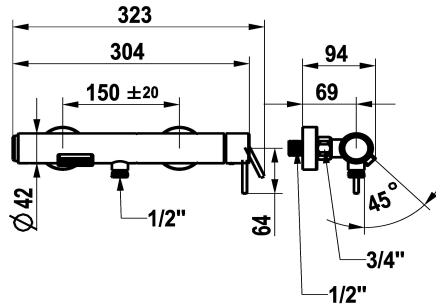

KWC ONO E Lever mixer – Tub

Modell-Linie: ONO E | 20.572.480.000
Showers | Exposed bath mixer

KWC-No.

125653
chromeline, AD 150 ± 20, without spray head, hose and holder

125654
stainless steel, AD 150 ± 20, without spray head, hose and holder

- * Lever mixer
- * Made of stainless steel
- * Push-button diverter with automatic reset
- * Intrinsically safe against backflow
- * Fixed spout

Color code

chromeline

stainless steel

NEW

- Neoperl® surge aerator
- * KWC cartridge M 35 OP
- with ceramic discs
- flow rate and temperature continuously variable
- * Wall connections 1/2" x 3/4", without shut-off valve eccentric 10 mm

Technical Data

Flow rate
Spray outlet: Flow rate
Spout
Showerset
Handling
Color code
Installation type
Faucet_typ
Measure Height
Acoustic group
Spray outlet: Acoustic group
Projection A
Dimension Water outlet
material

21 l/min (3bar)
12.6 l/min(3bar)
fixed
without shower head, hose, holder
side lever
chromeline
Wall mounted
Lever mixer
30
U
II
A 90
10
stainless steel

Spare Parts

KWC ONO E Lever mixer – Tub

Modell-Linie: ONO E | 20.572.480.000
Showers | Exposed bath mixer