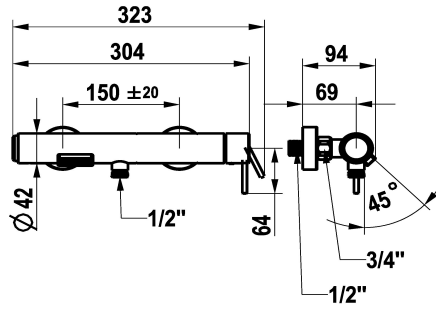

### KWC-No.

**125653**  
chromeline, AD 150 ± 20, without spray head, hose and holder

**125654**  
stainless steel, AD 150 ± 20, without spray head, hose and holder

- \* Lever mixer
- \* Made of stainless steel
- \* Push-button diverter with automatic reset
- \* Intrinsically safe against backflow
- \* Fixed spout

### Color code

chromeline

stainless steel

NEW

- Neoperl® surge aerator
- \* KWC cartridge M 35 OP
- with ceramic discs
- flow rate and temperature continuously variable
- \* Wall connections 1/2" x 3/4", without shut-off valve eccentric 10 mm

### Technical Data

Flow rate
Spray outlet: Flow rate
Spout
Showerset
Handling
Color code
Installation type
Faucet_typ
Dimension Height
Acoustic group
Spray outlet: Acoustic group
Projection A
Dimension Water outlet
material

21 l/min (3bar)
12.6 l/min(3bar)
fixed
without shower head, hose, holder
side lever
chromeline
Wall mounted
Lever mixer
30
U
II
A 90
10
stainless steel