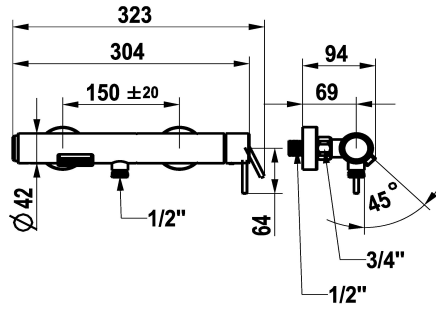

KWC ONO E Lever mixer – Tub

Modell-Linie: ONO E | 20.572.480.000
Sprchové armatury | Vanové armatury

KWC-No.

125653

chromeline, AD 150 ± 20, without spray head, hose and holder

125654

stainless steel, AD 150 ± 20, without spray head, hose and holder

- * Lever mixer
- * Made of stainless steel
- * Push-button diverter with automatic reset
- * Intrinsically safe against backflow
- * Fixed spout

ATT-KWC-FARBCODE

chromeline

stainless steel

NEW

- Neoperl® surge aerator
- * KWC cartridge M 35 OP
- with ceramic discs
- flow rate and temperature continuously variable
- * Wall connections 1/2" x 3/4", without shut-off valve eccentric 10 mm

Technické údaje

A_Spout_Spray

21 l/min (3bar)

ATT-KWC-A_BRAUSENABGANG

12.6 l/min(3bar)

ATT-KWC-AUSLAUF

fixovaná

ATT-KWC-BRAUSEGARNITUR

A90

ATT-KWC-MASS-WASSERAUSTRITT

10

Materiál

ROSTFREIER STAHL

Náhradní díly

KWC ONO E Lever mixer – Tub

Modell-Linie: ONO E | 20.572.480.000
Sprchové armatury | Vanové armatury