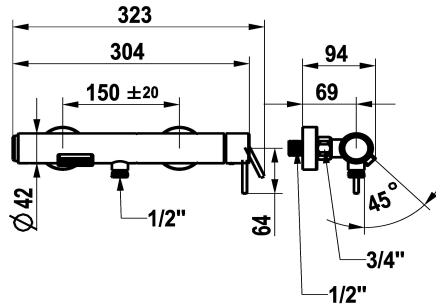

KWC ONO E Lever mixer – Tub

Modell-Linie: ONO E | 20.572.480.000
Showers | Exposed bath mixer

KWC-No.

125653
chromeline, AD 150 ± 20, without spray head, hose and holder

125654
stainless steel, AD 150 ± 20, without spray head, hose and holder

- * Lever mixer
- * Made of stainless steel
- * Push-button diverter with automatic reset
- * Intrinsically safe against backflow
- * Fixed spout

Color code

chrome

stainless steel

NEW

- Neoperl® surge aerator
- * KWC cartridge M 35 OP
- with ceramic discs
- flow rate and temperature continuously variable
- * Wall connections 1/2" x 3/4", without shut-off valve eccentric 10 mm

Technical Data

Flow rate
Spray outlet: Flow rate
Spout
Shower_set
Handling
Color code
Installation_type
Faucet_typ
Dimension Height
G_Acoustic group
G_Acoustic group_Shower_outlet
Projection_A
Dimension Water outlet
material

21 l/min (3bar)
12.6 l/min(3bar)
fixed
without shower head, hose, holder
side lever
chrome
Wall mounted
Lever mixer
30
U
II
A 90
10
stainless steel

Spare Parts

KWC ONO E Lever mixer – Tub

Modell-Linie: ONO E | 20.572.480.000
Showers | Exposed bath mixer