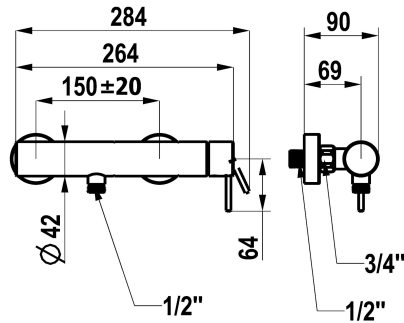

KWC ONO E Lever mixer – Shower

Modell-Linie: ONO E | 21.572.480.000
Duschar | Hydraulické sprchy

KWC-No.

125645
chromeline, AD 150 ± 20, without spray head and hose

125646
stainless steel, AD 150 ± 20, without spray head and hose

- * Lever mixer
- * Made of stainless steel
- * Intrinsicly safe against backflow
- * KWC cartridge with safety device M 35 OP

ATT-KWC-FARBCODE

chromeline

stainless steel

- with ceramic discs
- flow rate and temperature continuously variable
- * Wall connections 1/2" x 3/4", without shut-off valve eccentric 10 mm

Technical Data

ATT-KWC-A_BRAUSENABGANG

17 l/min (3bar)

ATT-KWC-BRAUSEGARNITUR

ohne_Brause_Schlauch

Handling

seitenbedient

ATT-KWC-FARBCODE

chromeline

Installation_type

Vägmontering

Faucet_typ

Hebelmischer

Measure_Height

30

ATT-KWC-G_BRAUSENABGANG