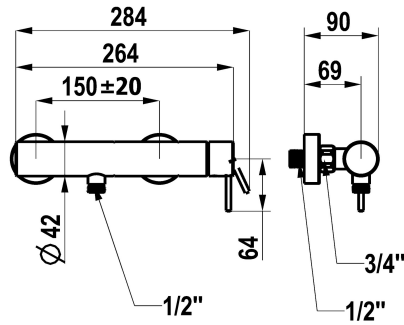

KWC ONO E Lever mixer – Shower

Modell-Linie: ONO E | 21.572.480.000
Suihkut ja suihkupaneelit | Manuaali suihkut

KWC-No.

125645
chromeline, AD 150 ± 20, without spray head and hose

125646
stainless steel, AD 150 ± 20, without spray head and hose

Värikoodi

chromeline

stainless steel

- * Lever mixer
- * Made of stainless steel
- * Intrinsicly safe against backflow
- * KWC cartridge with safety device M 35 OP

- with ceramic discs
- flow rate and temperature continuously variable
- * Wall connections 1/2" x 3/4", without shut-off valve eccentric 10 mm

Tekniset tiedot

ATT-KWC-A_BRAUSENABGANG

17 l/min (3bar)

ATT-KWC-BRAUSEGARNITUR

ohne_Brause_Schlauch

Handling

seitenbedient

Värikoodi

chromeline

Installation_type

Seinäasennus

Faucet_typ

Hebelmischer

Measure_Height

30

ATT-KWC-G_BRAUSENABGANG