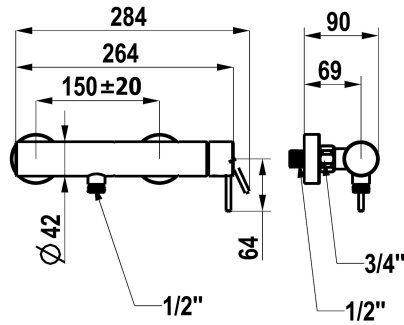

KWC ONO E Lever mixer – Shower

Modell-Linie: ONO E | 21.572.480.000
Showers | Manual shower

KWC-No.

125645
chromeline, AD 150 ± 20, without spray head and hose

125646
stainless steel, AD 150 ± 20, without spray head and hose

Color code

chromeline

stainless steel

- * Lever mixer
- * Made of stainless steel
- * Intrinsicly safe against backflow
- * KWC cartridge with safety device M 35 OP

- with ceramic discs
- flow rate and temperature continuously variable
- * Wall connections 1/2" x 3/4", without shut-off valve eccentric 10 mm

Technical Data

Spray outlet: Flow rate

17 l/min (3bar)

Showerset

without shower head, hose

Handling

side lever

Color code

chromeline

Installation type

Wall mounted

Faucet_typ

Lever mixer

Measure Height

30

Spray outlet: Acoustic group