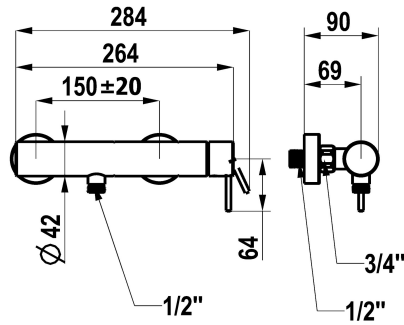

### KWC-No.

**125645**  
chromeline, AD 150 ± 20, without spray head and hose

**125646**  
stainless steel, AD 150 ± 20, without spray head and hose

### Color code

chromeline

stainless steel

- \* Lever mixer
- \* Made of stainless steel
- \* Intrinsicly safe against backflow
- \* KWC cartridge with safety device M 35 OP

- with ceramic discs
- flow rate and temperature continuously variable
- \* Wall connections 1/2" x 3/4", without shut-off valve eccentric 10 mm

### Technical Data

Spray outlet: Flow rate

17 l/min (3bar)

Showerset

without shower head, hose

Handling

side lever

Color code

chromeline

Installation type

Wall mounted

Faucet\_typ

Lever mixer

Dimension Height

30

Spray outlet: Acoustic group