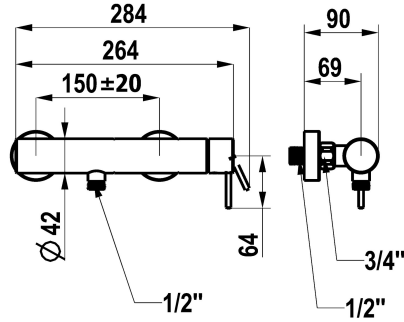

### KWC-No.

**125645**  
chromeline, AD 150 ± 20, without spray head and hose

**125646**  
stainless steel, AD 150 ± 20, without spray head and hose

### Color\_code

chrome

stainless steel

- \* Lever mixer
- \* Made of stainless steel
- \* Intrinsicly safe against backflow
- \* KWC cartridge with safety device M 35 OP

- with ceramic discs
- flow rate and temperature continuously variable
- \* Wall connections 1/2" x 3/4", without shut-off valve eccentric 10 mm

### Technical Data

Spray outlet: Flow rate

17 l/min (3bar)

Shower\_set

without shower head, hose

Handling

side lever

Color\_code

chrome

Installation\_type

Wall mounted

Faucet\_typ

Lever mixer

Dimension Height

30

G\_Acoustic group\_Shower\_outlet