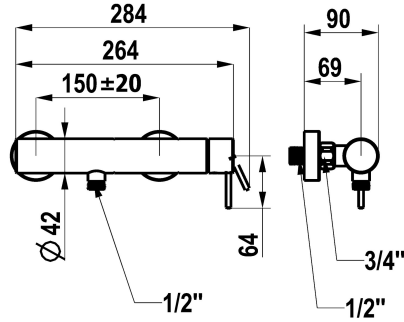

KWC ONO E Lever mixer – Shower

Modell-Linie: ONO E | 21.572.480.000
Sprchové armatury | Hydraulické sprchy

KWC-No.

125645
chromeline, AD 150 ± 20, without spray head and hose

125646
stainless steel, AD 150 ± 20, without spray head and hose

ATT-KWC-FARBCODE

chromeline

stainless steel

- * Lever mixer
- * Made of stainless steel
- * Intrinsicly safe against backflow
- * KWC cartridge with safety device M 35 OP

- with ceramic discs
- flow rate and temperature continuously variable
- * Wall connections 1/2" x 3/4", without shut-off valve eccentric 10 mm

Technické údaje

ATT-KWC-A_BRAUSENABGANG

17 l/min (3bar)

ATT-KWC-BRAUSEGARNITUR

ohne_Brause_Schlauch

Handling

seitenbedient

ATT-KWC-FARBCODE

chromeline

Installation_type

montáž na stěnu

Faucet_typ

Hebelmischer

Measure_Height

30

ATT-KWC-G_BRAUSENABGANG