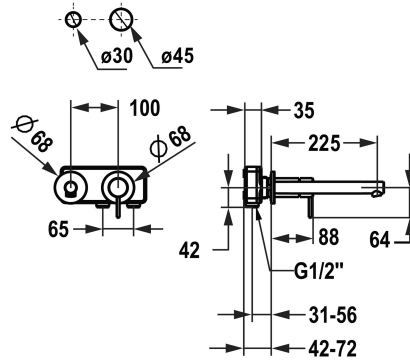

## KWC ONO E Trim kit – Lever mixer – Washbasin

Modell-Linie: ONO E | 11.572.064.700  
Armatura umywalkowa | Armatura jednouchwytywa

### KWC-No.

**125637**  
chromeline, A 225, trim kit

**125638**  
stainless steel, A 225, trim kit

- \* Trim kit Lever mixer
- \* Made of stainless steel
- \* EcoProtect - water-saving device
- \* Fixed spout
- Neoperl® Caché® SSR, swivelling jet regulator
- \* OptimalSpace - ample space for washing or working
- \* KWC cartridge M 35 H

### ATT-KWC-FARBCODE

chromeline

stainless steel

- with ceramic discs
- flow rate and temperature continuously variable
- \* To be ordered separately:
- Unit for concealed installation ½" 39.001.400.700
- \* To be ordered separately (optional or if necessary):
- Extension set 20 mm Z.536.333