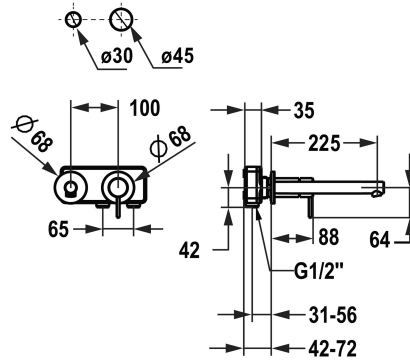

KWC ONO E Trim kit – Lever mixer – Washbasin

Modell-Linie: ONO E | 11.572.064.700
Taps | Manual taps

KWC-No.

125637
chromeline, A 225, trim kit

125638
stainless steel, A 225, trim kit

- * Trim kit Lever mixer
- * Made of stainless steel
- * EcoProtect - water-saving device
- * Fixed spout
- Neoperl® Caché® SSR, swivelling jet regulator
- * OptimalSpace - ample space for washing or working
- * KWC cartridge M 35 H

Color_code

chrome

stainless steel

- with ceramic discs
- flow rate and temperature continuously variable
- * To be ordered separately:
- Unit for concealed installation ½" 39.001.400.700
- * To be ordered separately (optional or if necessary):
- Extension set 20 mm Z.536.333

NEW

Technical Data

Flow rate
Spout
Diameter
Handling
Color_code
Installation_type
Faucet_typ
G_Acoustic group
Concealed_unit
Projection_A
Energy Label
Dimension Water outlet
material

5.2 l/min (3bar)
fixed
168 x 68
front lever
stainless steel
Wall mounted
Lever mixer
I
Trim kit
A 225
A
10
stainless steel

Mandatory Accessories

KWC ONO E

Trim kit – Lever mixer – Washbasin

Modell-Linie: ONO E | 11.572.064.700

Taps | Manual taps

AVA E Concealed unit

124963

39.001.400.700