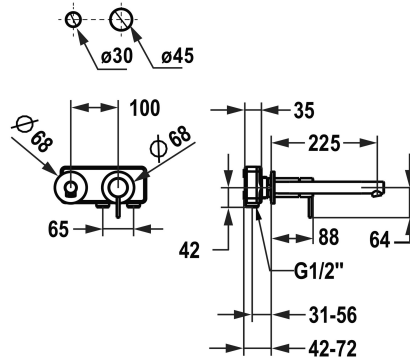

KWC ONO E Trim kit – Lever mixer – Washbasin

Modell-Linie: ONO E | 11.572.064.000
Kranar | Hydraulické armatúry

KWC-No.

125637
chromeline, A 225, trim kit

125638
stainless steel, A 225, trim kit

- * Trim kit Lever mixer
- * Made of stainless steel
- * EcoProtect - water-saving device
- * Fixed spout
- Neoperl® Caché® SSR, swivelling jet regulator
- * OptimalSpace - ample space for washing or working
- * KWC cartridge M 35 H

ATT-KWC-FARBCODE

chromeline

stainless steel

NEW

Technical Data

A_Spout_Spray

ATT-KWC-AUSLAUF

Diameter

ATT-KWC-MASS-WASSERAUSTRITT

Material

5.2 l/min (3bar)

fest

168x68

frontbedient

chromeline

Vägghörling

KWC ONO E

Trim kit – Lever mixer – Washbasin

Modell-Linie: ONO E | 11.572.064.000
Kranar | Hydraulické armatury

Unit for concealed installation

360003457
39.001.400.000

Reservdelar

Service key Neoperl © Caché ©, TJ, 18
mm, green