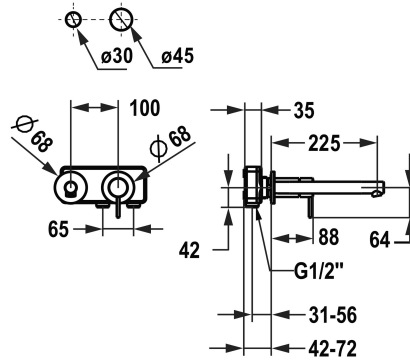

KWC ONO E Trim kit – Lever mixer – Washbasin

Modell-Linie: ONO E | 11.572.064.000
Taps | Manual taps

KWC-No.

125637
chromeline, A 225, trim kit

125638
stainless steel, A 225, trim kit

Color code

chromeline

stainless steel

NEW

- * Trim kit Lever mixer
- * Made of stainless steel
- * EcoProtect - water-saving device
- * Fixed spout
- Neoperl® Caché® SSR, swivelling jet regulator
- * OptimalSpace - ample space for washing or working
- * KWC cartridge M 35 H

- with ceramic discs
- flow rate and temperature continuously variable
- * To be ordered separately:
- Unit for concealed installation ½" 39.001.400.000
- * To be ordered separately (optional or if necessary):
- Extension set 20 mm Z.536.333

Technical Data

Flow rate
Spout
Diameter
Handling
Color code
Installation type
Faucet_typ
Acoustic group
Concealed unit
Projection A
Energy label
Dimension Water outlet
material

5,2 l/min (3bar)
fixed
168 x 68
front lever
chromeline
Wall mounted
Lever mixer
I
Trim kit
A 225
A
10
stainless steel