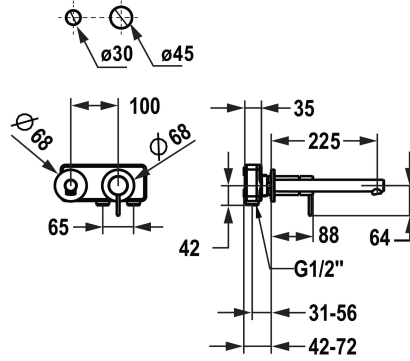

KWC ONO E Trim kit – Lever mixer – Washbasin

Modell-Linie: ONO E | 11.572.064.000
Taps | Manual taps

KWC-No.

125637
chromeline, A 225, trim kit

125638
stainless steel, A 225, trim kit

Color code

chromeline

stainless steel

NEW

- * Trim kit Lever mixer
- * Made of stainless steel
- * EcoProtect - water-saving device
- * Fixed spout
- Neoperl® Caché® SSR, swivelling jet regulator
- * OptimalSpace - ample space for washing or working
- * KWC cartridge M 35 H

Technical Data

Flow rate	5.2 l/min (3bar)
Spout	fixed
Diameter	168 x 68
Handling	front lever
Color code	chromeline
Installation type	Wall mounted
Faucet_typ	Lever mixer
Acoustic group	I
Concealed unit	Trim kit
Projection A	A 225
Energy label	A
Dimension Water outlet	10
material	stainless steel

Flow rate	5.2 l/min (3bar)
Spout	fixed
Diameter	168 x 68
Handling	front lever
Color code	chromeline
Installation type	Wall mounted
Faucet_typ	Lever mixer
Acoustic group	I
Concealed unit	Trim kit
Projection A	A 225
Energy label	A
Dimension Water outlet	10
material	stainless steel