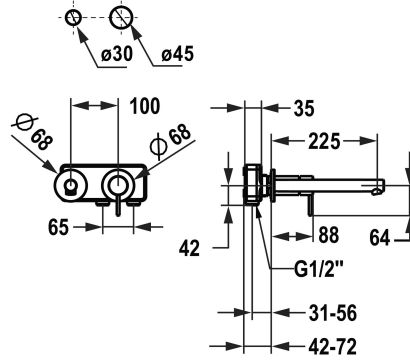

## KWC ONO E Trim kit – Lever mixer – Washbasin

Modell-Linie: ONO E | 11.572.064.000  
Taps | Manual taps

### Color\_code

chrome

stainless steel

NEW

- \* Trim kit Lever mixer
- \* Made of stainless steel
- \* EcoProtect - water-saving device
- \* Fixed spout
- Neoperl® Caché® SSR, swivelling jet regulator
- \* OptimalSpace - ample space for washing or working
- \* KWC cartridge M 35 H

- with ceramic discs
- flow rate and temperature continuously variable
- \* To be ordered separately:
- Unit for concealed installation ½" 39.001.400.000
- \* To be ordered separately (optional or if necessary):
- Extension set 20 mm Z.536.333

### Technical Data

Flow rate
Spout
Diameter
Handling
Color_code
Installation_type
Faucet_typ
G_Acoustic group
Concealed_unit
Projection_A
Energy Label
Dimension Water outlet
material

5,2 l/min (3bar)
fixed
168 x 68
front lever
chrome
Wall mounted
Lever mixer
I
Trim kit
A 225
A
10
stainless steel