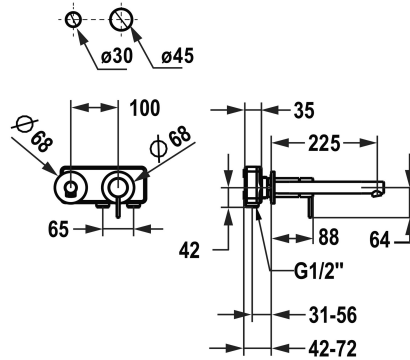

KWC ONO E

Trim kit – Lever mixer – Washbasin

Modell-Linie: ONO E | 11.572.064.000

Umyvadlové armatury | Hydraulické armatury

KWC-No.

125637

chromeline, A 225, trim kit

125638

stainless steel, A 225, trim kit

- * Trim kit Lever mixer
- * Made of stainless steel
- * EcoProtect - water-saving device
- * Fixed spout
- Neoperl® Caché® SSR, swivelling jet regulator
- * OptimalSpace - ample space for washing or working
- * KWC cartridge M 35 H

ATT-KWC-FARBCODE

chromeline

stainless steel

- with ceramic discs
- flow rate and temperature continuously variable
- * To be ordered separately:
- Unit for concealed installation ½" 39.001.400.000
- * To be ordered separately (optional or if necessary):
- Extension set 20 mm Z.536.333

NEW

Technické údaje

A_Spout_Spray

5,2 l/min (3bar)

ATT-KWC-AUSLAUF

fixovaná

ATT-KWC-DURCHMESSER

168x68