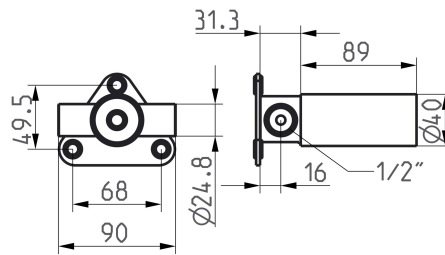

KWC

Unit for concealed installation

Modell-Linie: ACCESSOIRES | 39.003.450.931

Hanat | Perusasennussarjat hanalle

KWC-No.

125636

raw, unit for concealed installation

- * Concealed unit wall 1 hole
- * Made of stainless steel
- * Connecting thread 1/2"
- * To be ordered separately:

- Installation kit Z.536.828
- Mounting bracket Z.536.458
- * Suitable for:
- KWC ONO

NEW

Tekniset tiedot

Connection
ATT-KWC-FARBCODE
Installation_type
Faucet_typ
ATT-KWC-UNTERPUTZ
IviCode

G1/2"
F931
Seinäasennus
Vormontageeinheit
Unterputz
0