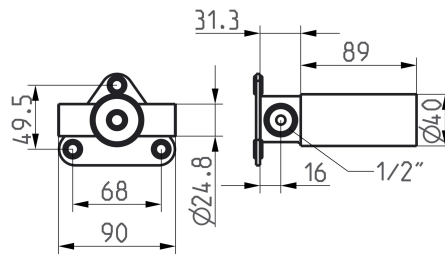

KWC

Unit for concealed installation

Modell-Linie: ACCESSOIRES | 39.003.450.931

Taps | Basic installation kits for tap

KWC-No.

125636

raw, unit for concealed installation

- * Concealed unit wall 1 hole
- * Made of stainless steel
- * Connecting thread 1/2"
- * To be ordered separately:

- Installation kit Z.536.828
- Mounting bracket Z.536.458
- * Suitable for:
- KWC ONO

NEW

Technical Data

Connection
Color code
Installation_type
Faucet_typ
Concealed_unit

G 1/2"
raw
Wall mounted
Pre-assembly unit
Concealed unit