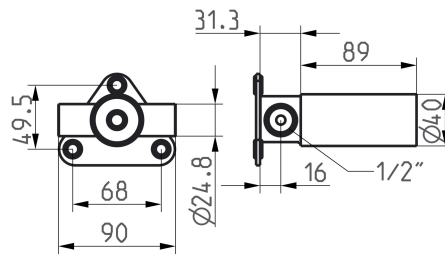

KWC

Unit for concealed installation

Modell-Linie: ACCESSOIRES | 39.003.450.931

Umyvadlové armatury | Sady pro hrubou stavbu pro armatury

KWC-No.

125636

raw, unit for concealed installation

- * Concealed unit wall 1 hole
- * Made of stainless steel
- * Connecting thread 1/2"
- * To be ordered separately:

- Installation kit Z.536.828
- Mounting bracket Z.536.458
- * Suitable for:
- KWC ONO

NEW

Technické údaje

Connection
ATT-KWC-FARBCODE
Installation_type
Faucet_typ
ATT-KWC-UNTERPUTZ

G1/2"
F931
montáž na stěnu
Vormontageeinheit
Unterputz