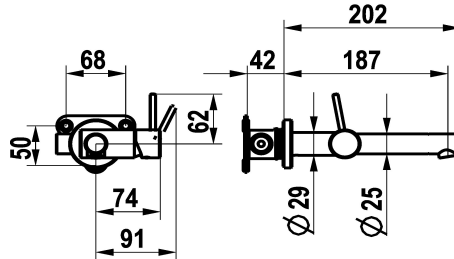

KWC ONO E Trim kit – Lever mixer – Washbasin

Modell-Linie: ONO E | 11.571.031.700
Kranar | Hydraulické armatúry

KWC-No.

125634
chromeline, A 185, trim kit

125635
stainless steel, A 185, trim kit

- * Trim kit Lever mixer
- * Made of stainless steel
- * EcoProtect - water-saving device
- * Fixed spout
- Neoperl® Caché® SSR, swivelling jet regulator
- * OptimalSpace - ample space for washing or working
- * KWC cartridge S 25

ATT-KWC-FARBCODE

chromeline

stainless steel

- with ceramic discs
- flow rate and temperature continuously variable
- * To be ordered separately:
- Unit for concealed installation ½" 39.003.450.931
- * To be ordered separately (optional or if necessary):
- Extension set Z.540.050

G_Acoustic group

ATT-KWC-UNTERPUTZ

Projection_A

EnergyLabelCH

ATT-KWC-MASS-WASSERAUSTRITT

Material

4.3 l/min (3 bar)

fest

39.003.450.931

Reservdelar

Cartridge S 25

538711

Z.536.032

Service key Neoperl © Caché ©, TJ, 18 mm, green

634729

CACHETJ