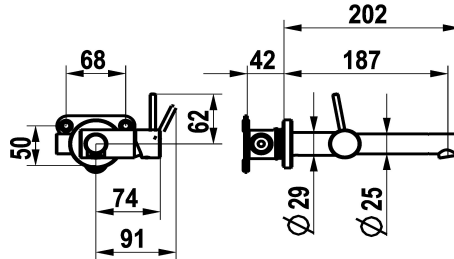

KWC ONO E Trim kit – Lever mixer – Washbasin

Modell-Linie: ONO E | 11.571.031.700
Hanat | Käsikäyttöiset hanat

KWC-No.

125634
chromeline, A 185, trim kit

125635
stainless steel, A 185, trim kit

- * Trim kit Lever mixer
- * Made of stainless steel
- * EcoProtect - water-saving device
- * Fixed spout
- Neoperl® Caché® SSR, swivelling jet regulator
- * OptimalSpace - ample space for washing or working
- * KWC cartridge S 25

ATT-KWC-FARBCODE

chromeline

stainless steel

- with ceramic discs
- flow rate and temperature continuously variable
- * To be ordered separately:
- Unit for concealed installation ½" 39.003.450.931
- * To be ordered separately (optional or if necessary):
- Extension set Z.540.050

G_Acoustic group

ATT-KWC-UNTERPUTZ

Projection_A

EnergyLabelCH

ATT-KWC-MASS-WASSERAUSTRITT

Materiaali

IviCode

4,3 l/min (3 bar)