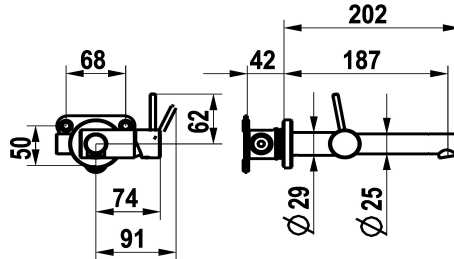

KWC ONO E Trim kit – Lever mixer – Washbasin

Modell-Linie: ONO E | 11.571.031.700
Taps | Manual taps

KWC-No.

125634
chromeline, A 185, trim kit

125635
stainless steel, A 185, trim kit

Color code

chromeline

stainless steel

NEW

- * Trim kit Lever mixer
- * Made of stainless steel
- * EcoProtect - water-saving device
- * Fixed spout
- Neoperl® Caché® SSR, swivelling jet regulator
- * OptimalSpace - ample space for washing or working
- * KWC cartridge S 25

- with ceramic discs
- flow rate and temperature continuously variable
- * To be ordered separately:
- Unit for concealed installation ½" 39.003.450.931
- * To be ordered separately (optional or if necessary):
- Extension set Z.540.050

KWC ONO E

Trim kit – Lever mixer – Washbasin

Modell-Linie: ONO E | 11.571.031.700

Taps | Manual taps

Unit for concealed installation

125636

39.003.450.931

Spare Parts