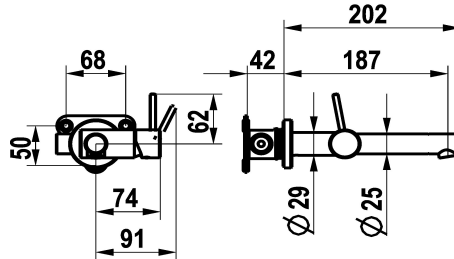

KWC ONO E Trim kit – Lever mixer – Washbasin

Modell-Linie: ONO E | 11.571.031.700
Taps | Manual taps

KWC-No.

125634
chromeline, A 185, trim kit

125635
stainless steel, A 185, trim kit

- * Trim kit Lever mixer
- * Made of stainless steel
- * EcoProtect - water-saving device
- * Fixed spout
- Neoperl® Caché® SSR, swivelling jet regulator
- * OptimalSpace - ample space for washing or working
- * KWC cartridge S 25

Color code

chromeline

stainless steel

- with ceramic discs
- flow rate and temperature continuously variable
- * To be ordered separately:
- Unit for concealed installation ½" 39.003.450.931
- * To be ordered separately (optional or if necessary):
- Extension set Z.540.050

NEW

Technical Data

Flow rate	4.3 l/min (3 bar)
Spout	fixed
Handling	side lever
Color code	stainless steel
Installation type	Wall mounted
Faucet_typ	Lever mixer
Acoustic group	I
Concealed unit	Trim kit
Projection A	A 185
Energy label	A
Dimension Water outlet	13
material	stainless steel

Mandatory Accessories

KWC ONO E

Trim kit – Lever mixer – Washbasin

Modell-Linie: ONO E | 11.571.031.700

Taps | Manual taps

Unit for concealed installation

125636

39.003.450.931