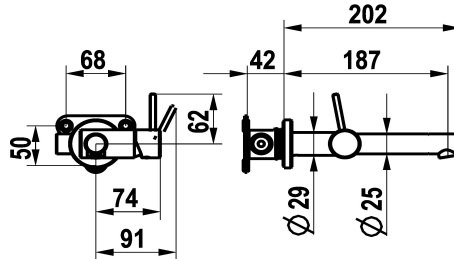

## KWC ONO E Trim kit – Lever mixer – Washbasin

Modell-Linie: ONO E | 11.571.031.700  
Taps | Manual taps

### KWC-No.

**125634**  
chromeline, A 185, trim kit

**125635**  
stainless steel, A 185, trim kit

- \* Trim kit Lever mixer
- \* Made of stainless steel
- \* EcoProtect - water-saving device
- \* Fixed spout
- Neoperl® Caché® SSR, swivelling jet regulator
- \* OptimalSpace - ample space for washing or working
- \* KWC cartridge S 25

### Color code

chrome

stainless steel

- with ceramic discs
- flow rate and temperature continuously variable
- \* To be ordered separately:
- Unit for concealed installation ½" 39.003.450.931
- \* To be ordered separately (optional or if necessary):
- Extension set Z.540.050

### Technical Data

Flow rate
Spout
Handling
Color code
Installation_type
Faucet_typ
G_Acoustic group
Concealed_unit
Projection_A
Energy Label
Dimension Water outlet
material

4.3 l/min (3 bar)
fixed
side lever
stainless steel
Wall mounted
Lever mixer
I
Trim kit
A 185
A
13
stainless steel